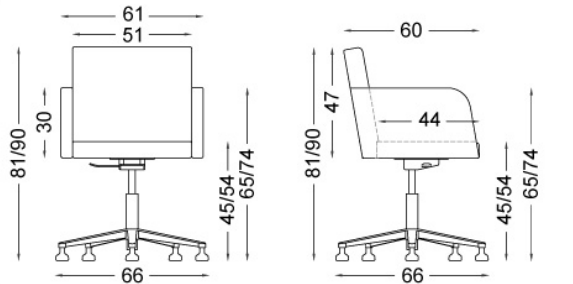

<https://www.dromeas.gr/>

DROMEAS

DIMENSIONS

Weight: 10 kg

COLOR CHART

CERTIFICATIONS

DIN 4550 / 12.04

<https://www.dromeas.gr/>