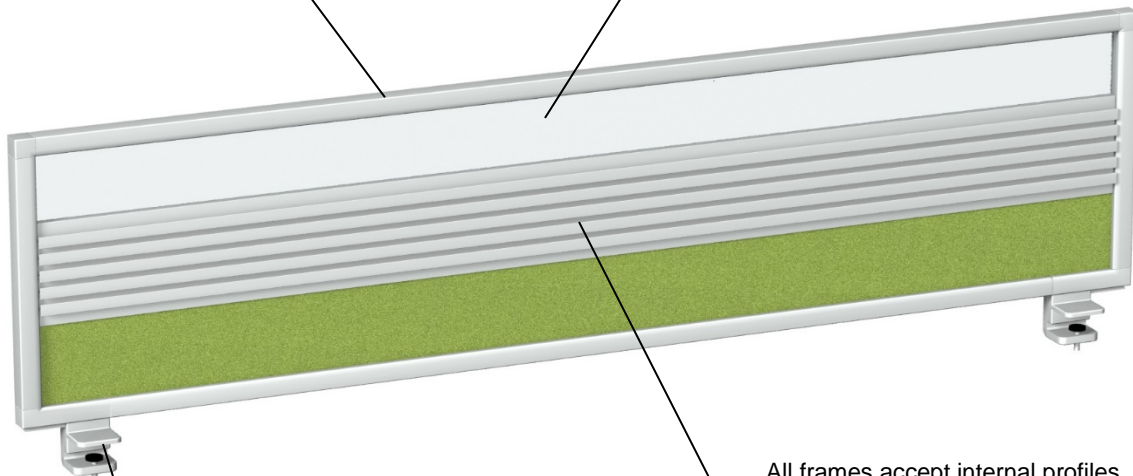

DROMEAS

Table Top Partition Flexi

Table top partitions accept E1 chipboard curtains with melamine lining, transparent glass, chemical sandblasting or fabric-coated chipboard.

Aluminum perimeter profiles are available in natural anodizing.

The table top partitions are available in heights of 350 and 450 mm and are mounted on the desktop via cast aluminum links.

All frames accept internal profiles, where there is support for desktop accessories and a computer screen.

TÜV
AUSTRIA
EN ISO 9001 : 2015
No. 20 100 103001770

TÜV
AUSTRIA
EN ISO 14001 : 2015
No. 04012058

<https://www.dromeas.gr/>