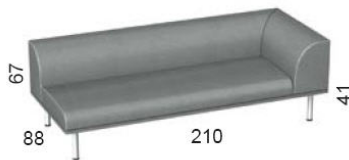

Feet

Made of INOX steel circular cross section $\varnothing 40\text{mm}$, 1.5mm thick and 235mm long

<https://www.dromeas.gr/>

KRONOS sofas are available in three sizes. One-seater (armchair), two-seater and three-seater and available with or without armrests. They have a geometric design and can be combined in a variety of ways, forming different arrangements.

DROMEAS

Dimensions

Three-seater

Two-seater

One-seater

Three-seater with arm

One-seater with arm

COLOR CHART