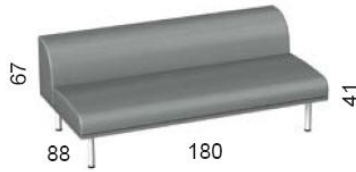

DROMEAS

KRONOS

Back and arm

Single, high density foamed polyurethane lined with upholstery

Seat

High density foamed polyurethane coated with upholstery

Base

Wooden combined with two metal sleepers, which ensure the strength of the seat

Feet

Made of INOX steel circular cross section $\varnothing 40\text{mm}$, 1.5mm thick and 235mm long

<https://www.dromeas.gr/>

KRONOS sofas are available in three sizes. One-seater (armchair), two-seater and three-seater and available with or without armrests. They have a geometric design and can be combined in a variety of ways, forming different arrangements.

DROMEAS

Dimensions

Three-seater

Two-seater

One-seater

Three-seater with arm

One-seater with arm

COLOR CHART