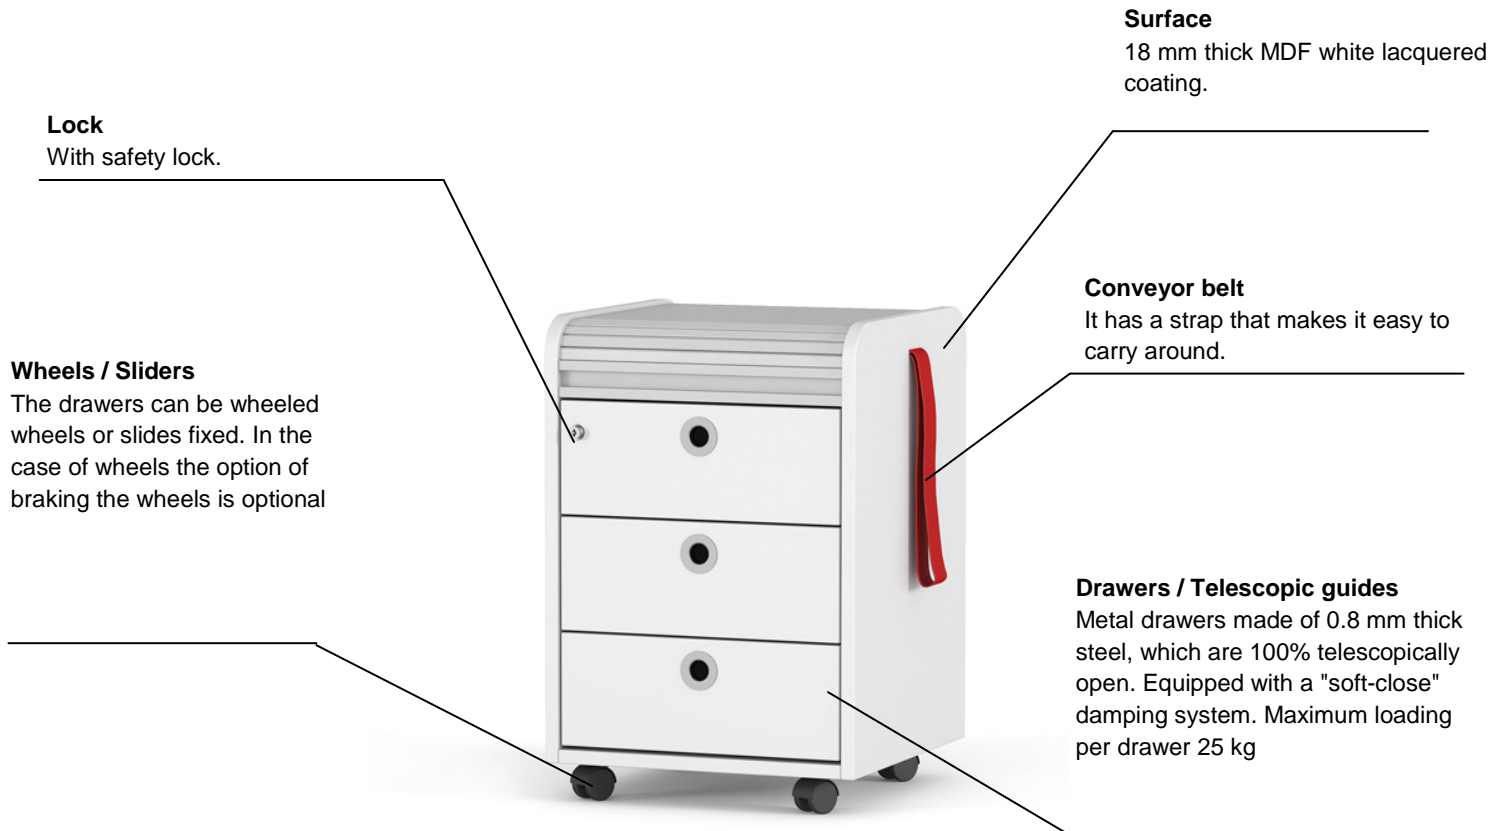

DROMEAS

White Lacquer pedestal and ROLL-TOP

<https://www.dromeas.gr/>

Dimensions

433 x 589/800 x 545 mm

Color Chart:

White Lacquer

Certificates: