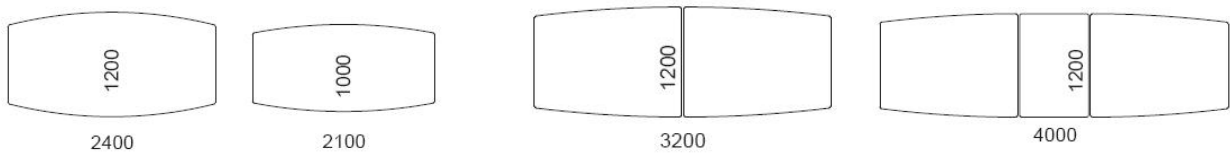

DROMEAS

VIP conference

Dimensions (fixed height 730mm)

<https://www.dromeas.gr/>

COLOR CHART

Veneer colors

Glass modesty panel colors

CERTIFICATES