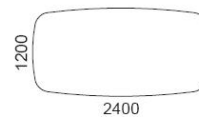

DROMEAS

EURO ONE conference

Curved sides

All sides are curved and the corners have double curvature

Surface

Made of 30mm thick MDF with artificial veneer lining

Feet

Cylindrical F105mm, painted with electrostatic paint

DIMENSIONS (fixed height 730mm)

8-person

14-person

16-person

<https://www.dromeas.gr/>

EURO ONE round tables

DIMENSIONS
Φ 1200 X 730 H

COLOR CHART: