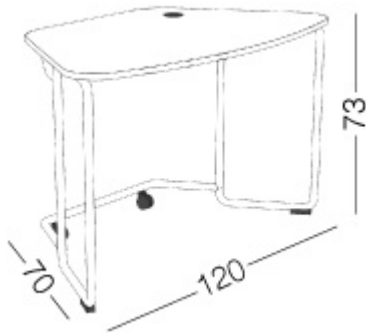

DROMEAS

Officcino

Partition

upholstered or metallic

Optional installation of a divider made of 18mm particle board, upholstered on both sides internally with 5mm thick foam and externally with fabric of choice, or metal divider.

Accessories

Optional placement of accessories, such as: shelves, table trays, power strip, cable harness, unit base, etc.

Rosette

A plastic cable rosette is placed on the surface.

Skeleton

Fixed height 730mm.

Steel pipes of circular cross section $\Phi 26\text{mm}$ and thickness 2mm. The pipes are connected to each other by invisible steel joints.

Surface

Three-layer chipboard with double-sided melamine coating 18mm thick and perimeter socoro 2mm thick. The above surface can be coated with lacquer of different colors.

Soles

It has 2 wheels with brake at the rear and 2 plastic non-slip plugs at the front.

<https://www.dromeas.gr/>

DIMENSIONS

COLOR CHART

Melamine surface

Lacquer surface

Metallic frame colors