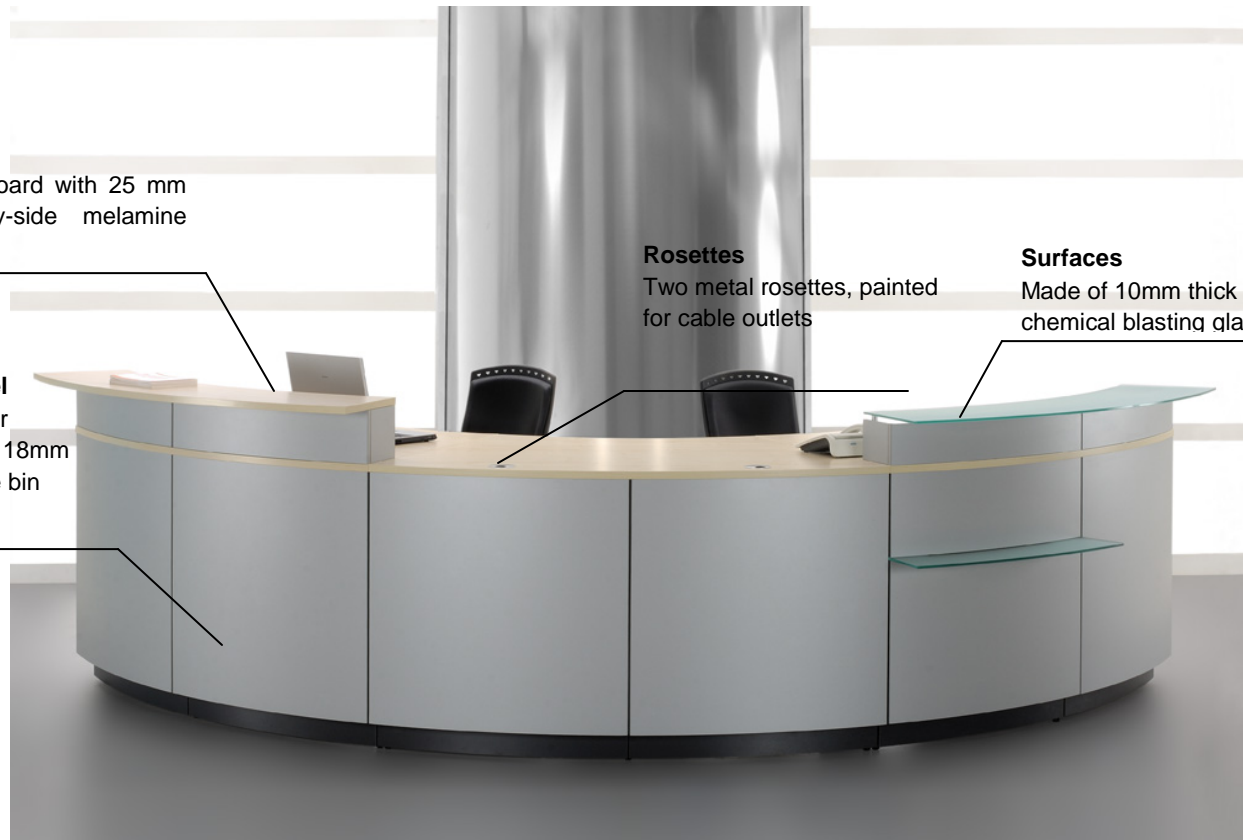

DROMEAS

SILVER LINE

Surfaces

3-layer chipboard with 25 mm thick side-by-side melamine coating

Rosettes

Two metal rosettes, painted for cable outlets

Surfaces

Made of 10mm thick securite chemical blasting glass

Modesty panel

Made of 3-layer chipboard with 18mm thick melamine bin

<https://www.dromeas.gr/>

DIMENSIONS

They can combine and form different combinations in different dimensions.

COLOR CHART

Melamine Surface