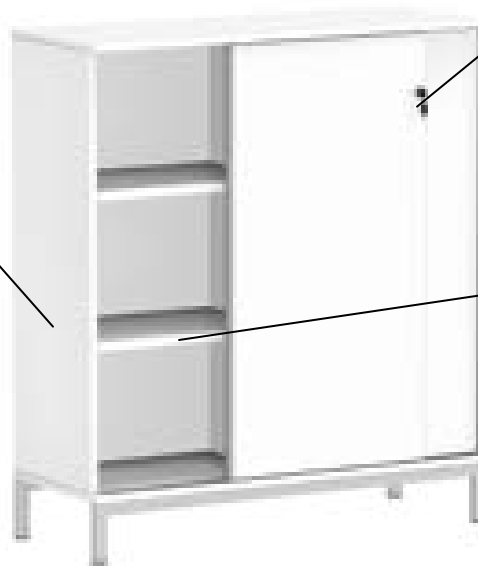

DROMEAS

Closed Melamine Cabinet

Shelves

Three-layer chipboard 22 mm thick with double sided melamine coating

Surface

Three-layer chipboard 18 mm thick with bilateral melamine coating

Lock

With safety lock

Shelves

Three-layer chipboard 22 mm thick with double-sided melamine coating

Surface

Three-layer chipboard 18 mm thick with double-sided melamine coating

Lock

With safety lock

Dimensions

400/800 x 800 x 2000 mm

Shelves

Three-layer chipboard 22 mm thick with double-sided melamine coating

Dimensions

400/800 x 800 x 2000 mm

400/800 x 800 x 1600 mm

400/800 x 800 x 1200 mm

400/800 x 800 x 800 mm

<https://www.dromeas.gr/>

DROMEAS

Melamine Cabinet with Sliding Doors

Lock
With safety lock

Surface
Three-layer chipboard 18 mm thick with bilateral melamine coating

Shelves
Three-layer chipboard 22 mm thick with bilateral melamine coating